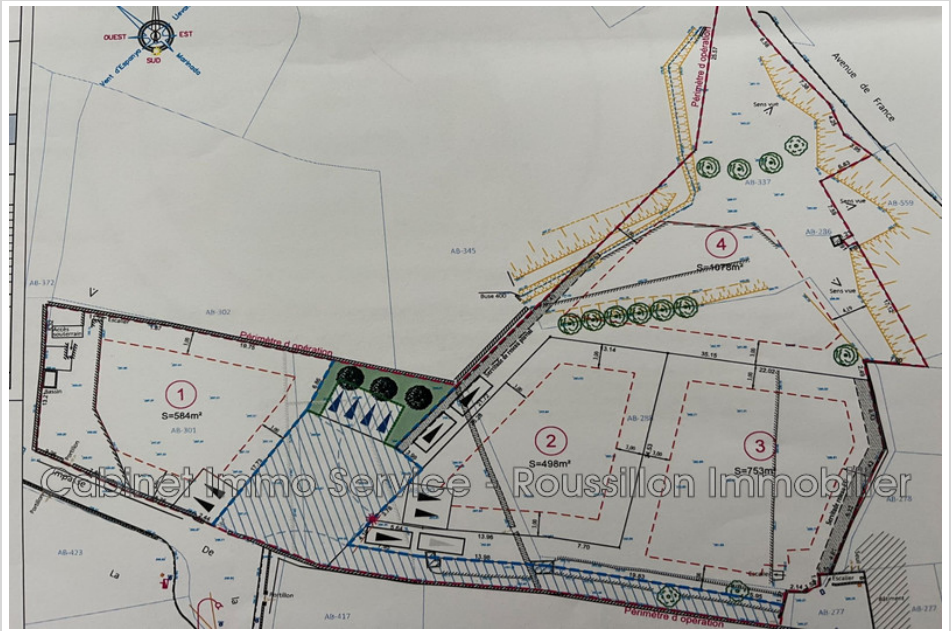

€ 99 900

Buying land

Surface : 584 m²

Field appearance : flat

Exposition : Sud est

View : Montagne

Amenities :

calm, allotment, Parcelle divisible

Fees and charges :

99 900 € fees included

Land Le Perthus

Building land in residential area close to shops on foot. Ref. : 338V250T - Mandat n°15100

21/03/2025 - Prix T.T.C